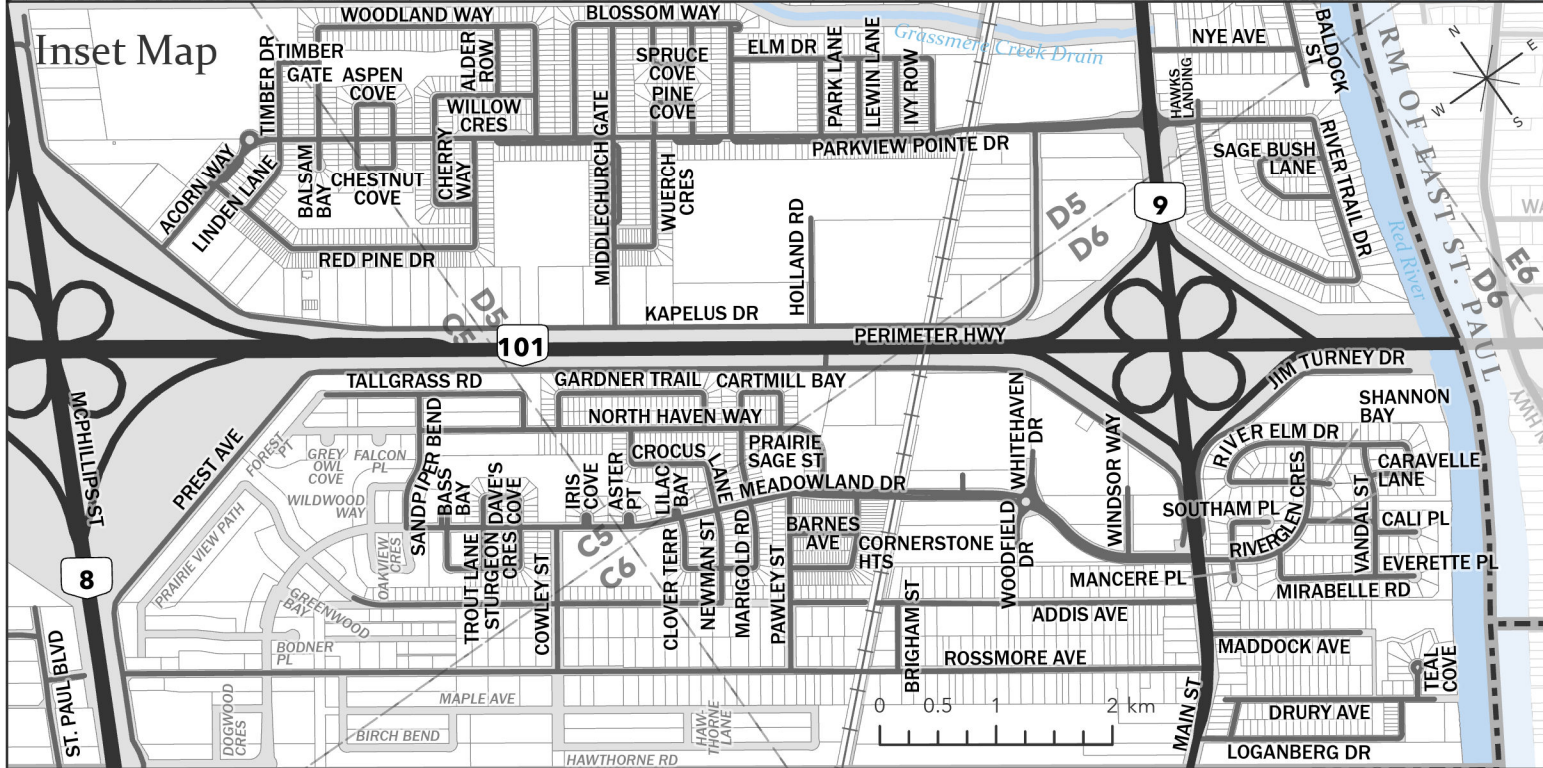

# R.M. of West St. Paul Street Map

May 14, 2026

### Legend

- Municipal Boundary
- Property Parcel
- Hydro Right-of-Way
- Drain
- Railway
- Provincial Highway
- Municipal Road
- Existing Road
- Undeveloped Road

wonderful  
WEST ST. PAUL