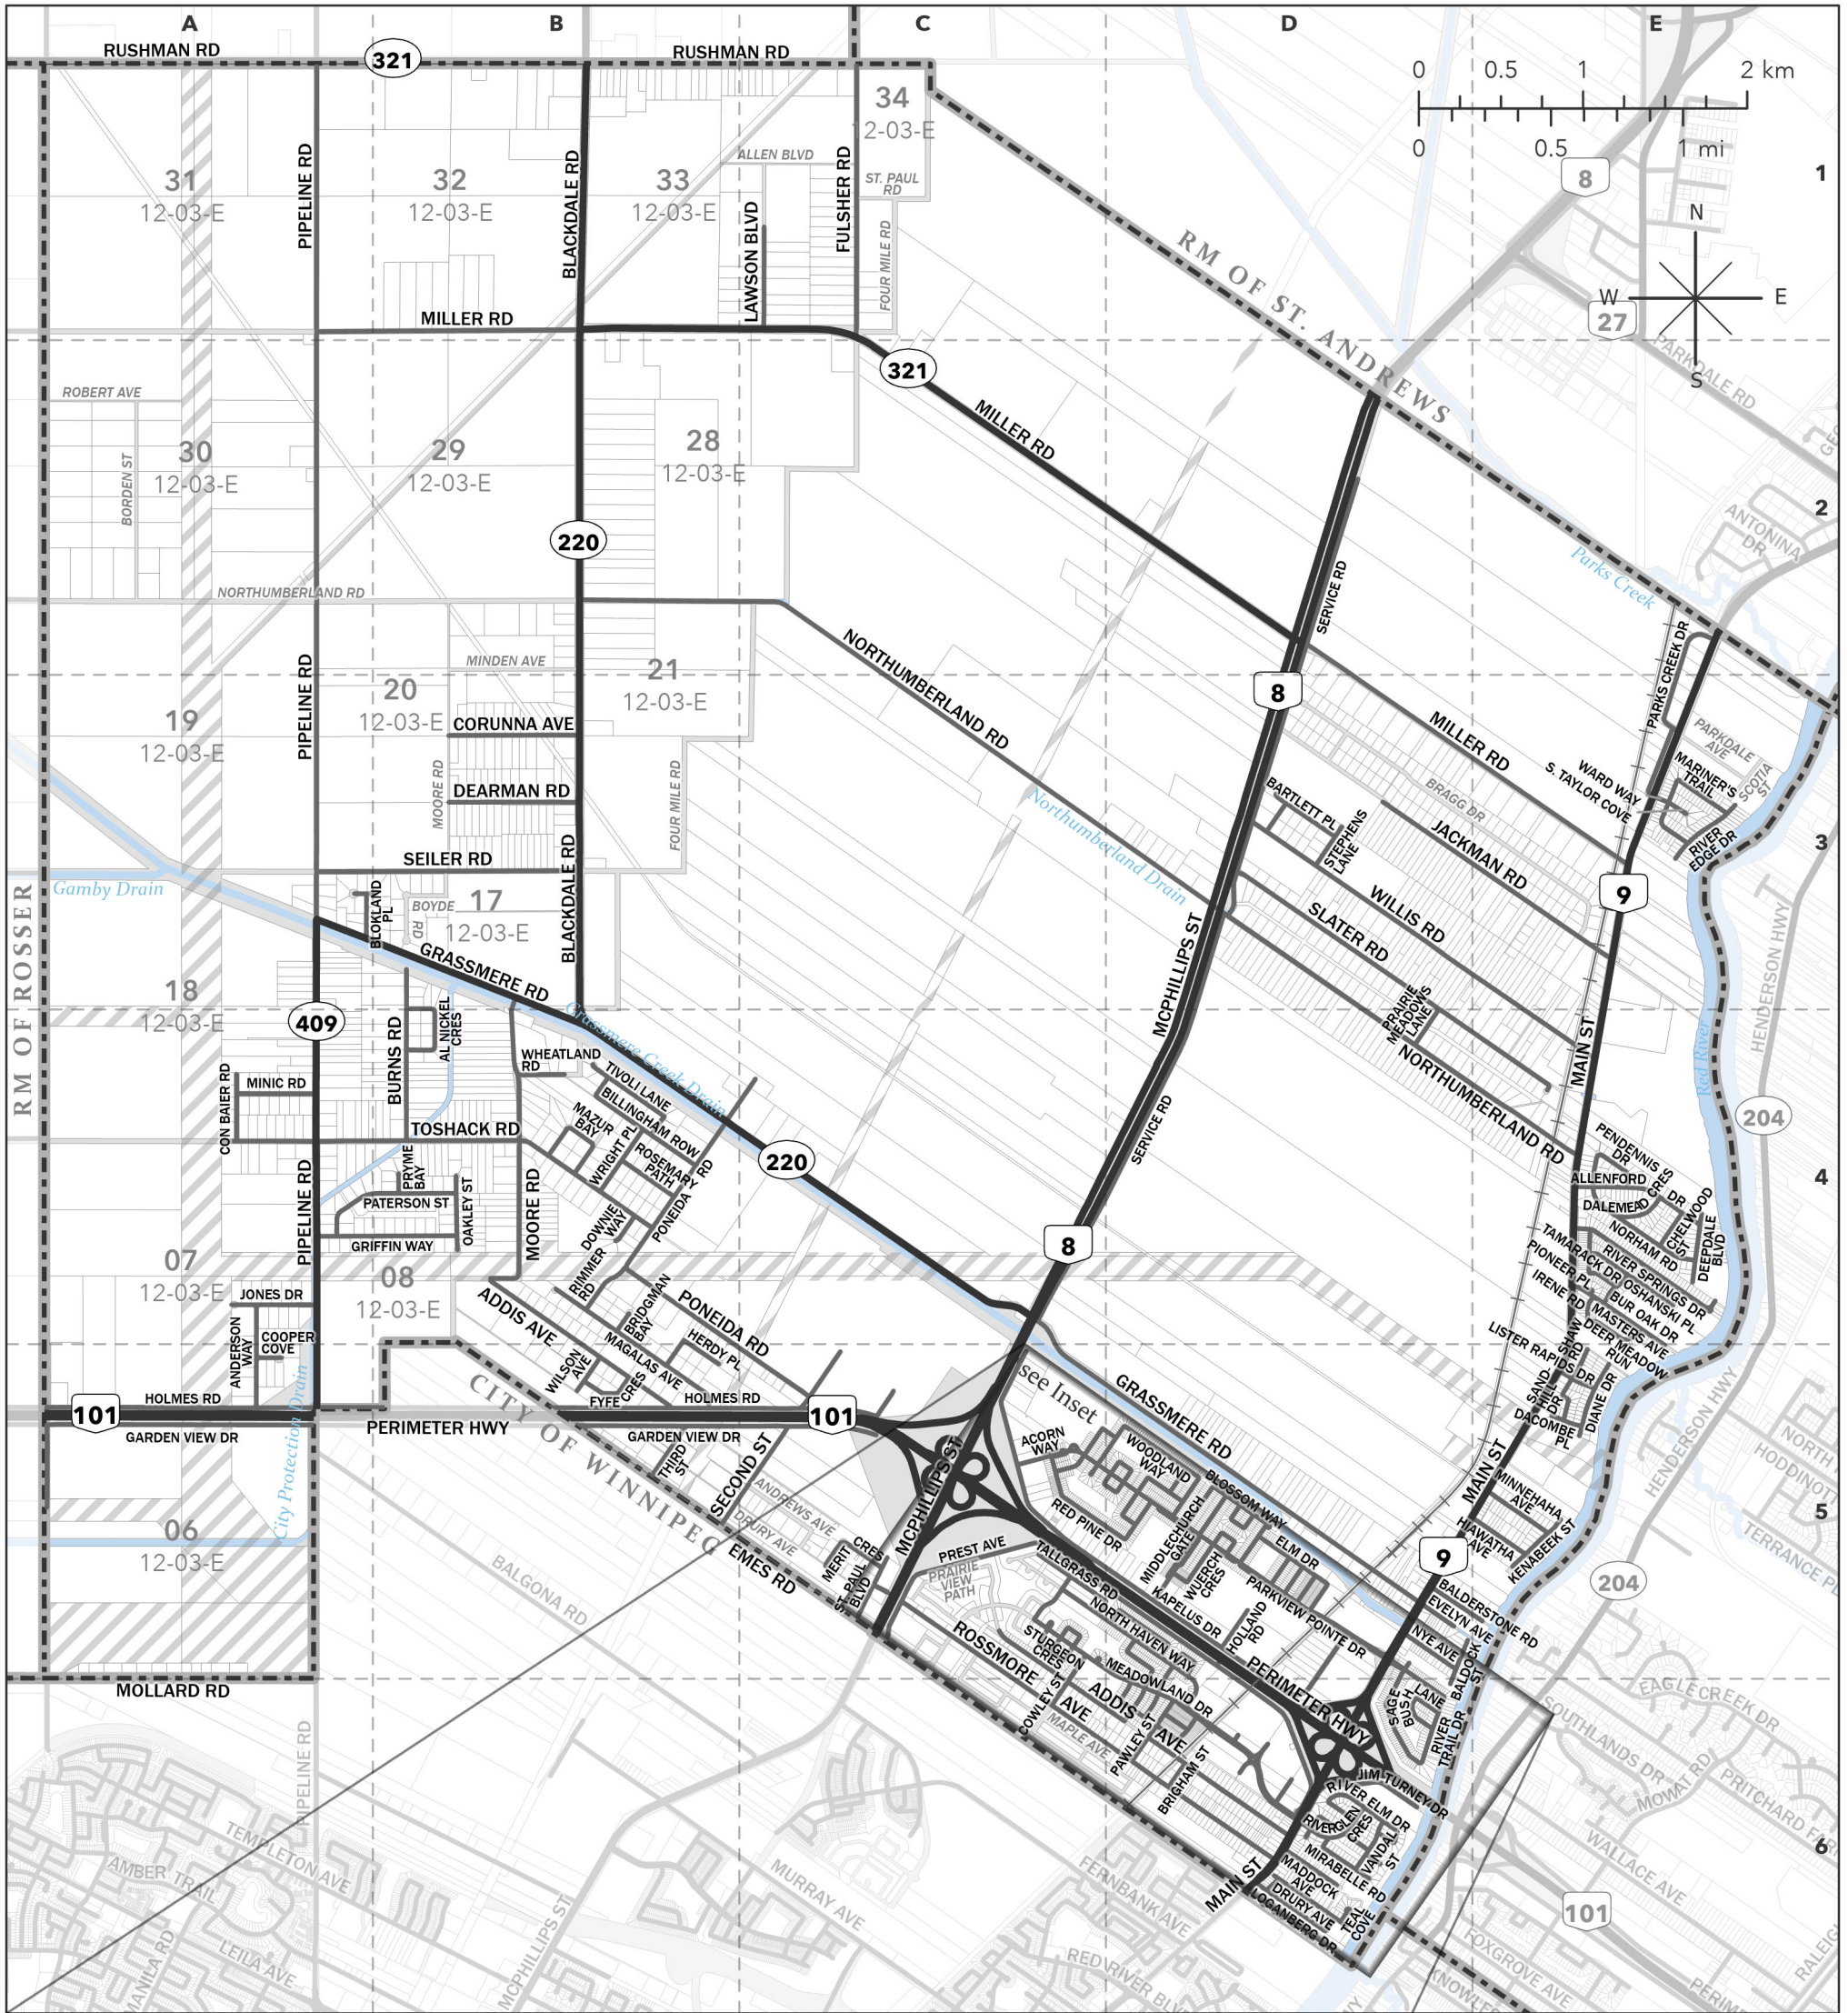

# R.M. of West St. Paul Street Map

May 14, 2026

### Legend

- Municipal Boundary
- Property Parcel
- Hydro Right-of-Way
- Drain
- Railway
- Provincial Highway
- Municipal Road
- Existing Road
- Undeveloped Road

wonderful  
WEST ST. PAUL