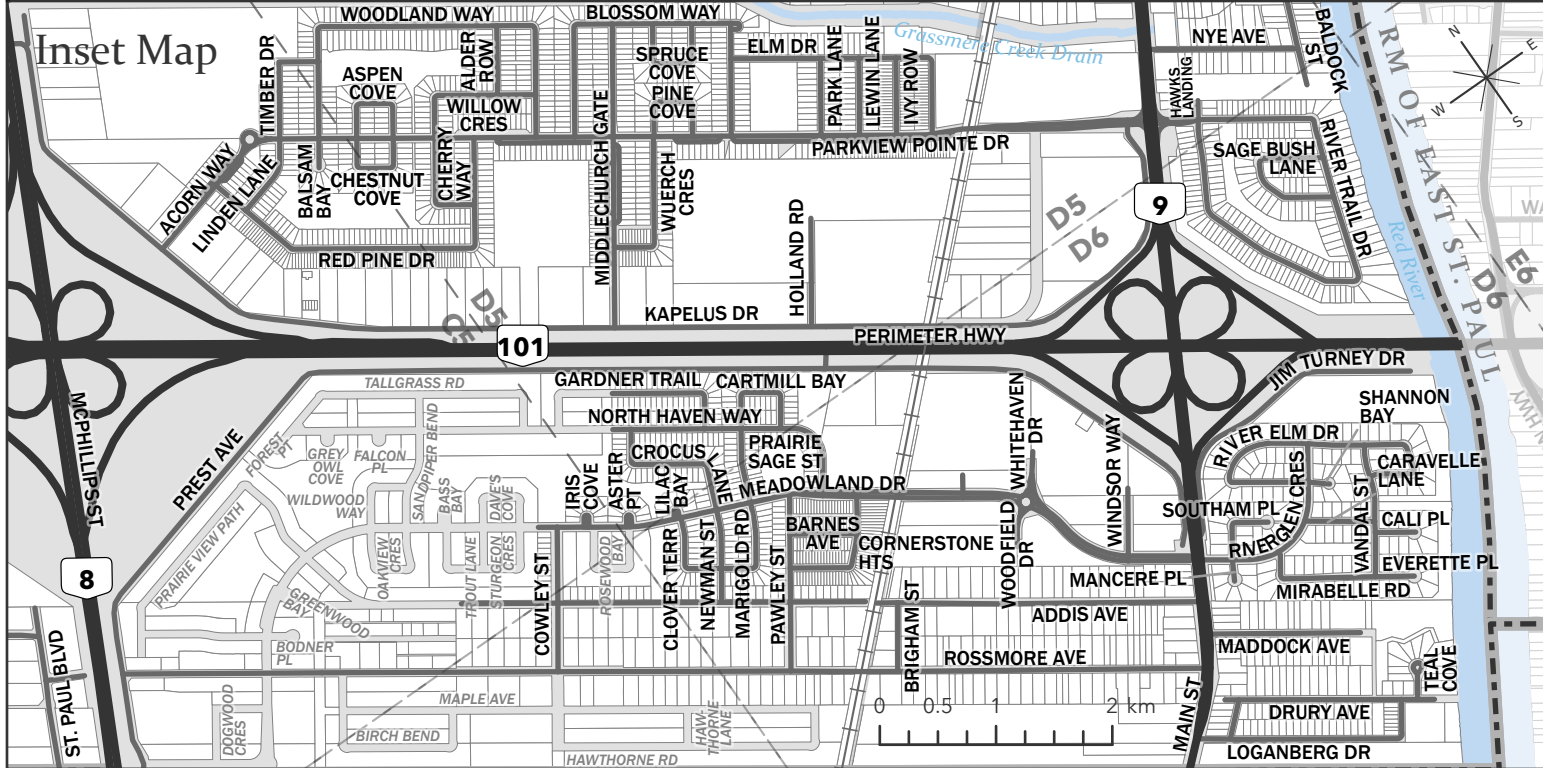

R.M. of West St. Paul Street Map

December 9, 2024

Legend

- Municipal Boundary
- Property Parcel
- Hydro Right-of-Way
- Drain
- Railway
- Provincial Highway
- Municipal Road
- Existing Road
- Undeveloped Road