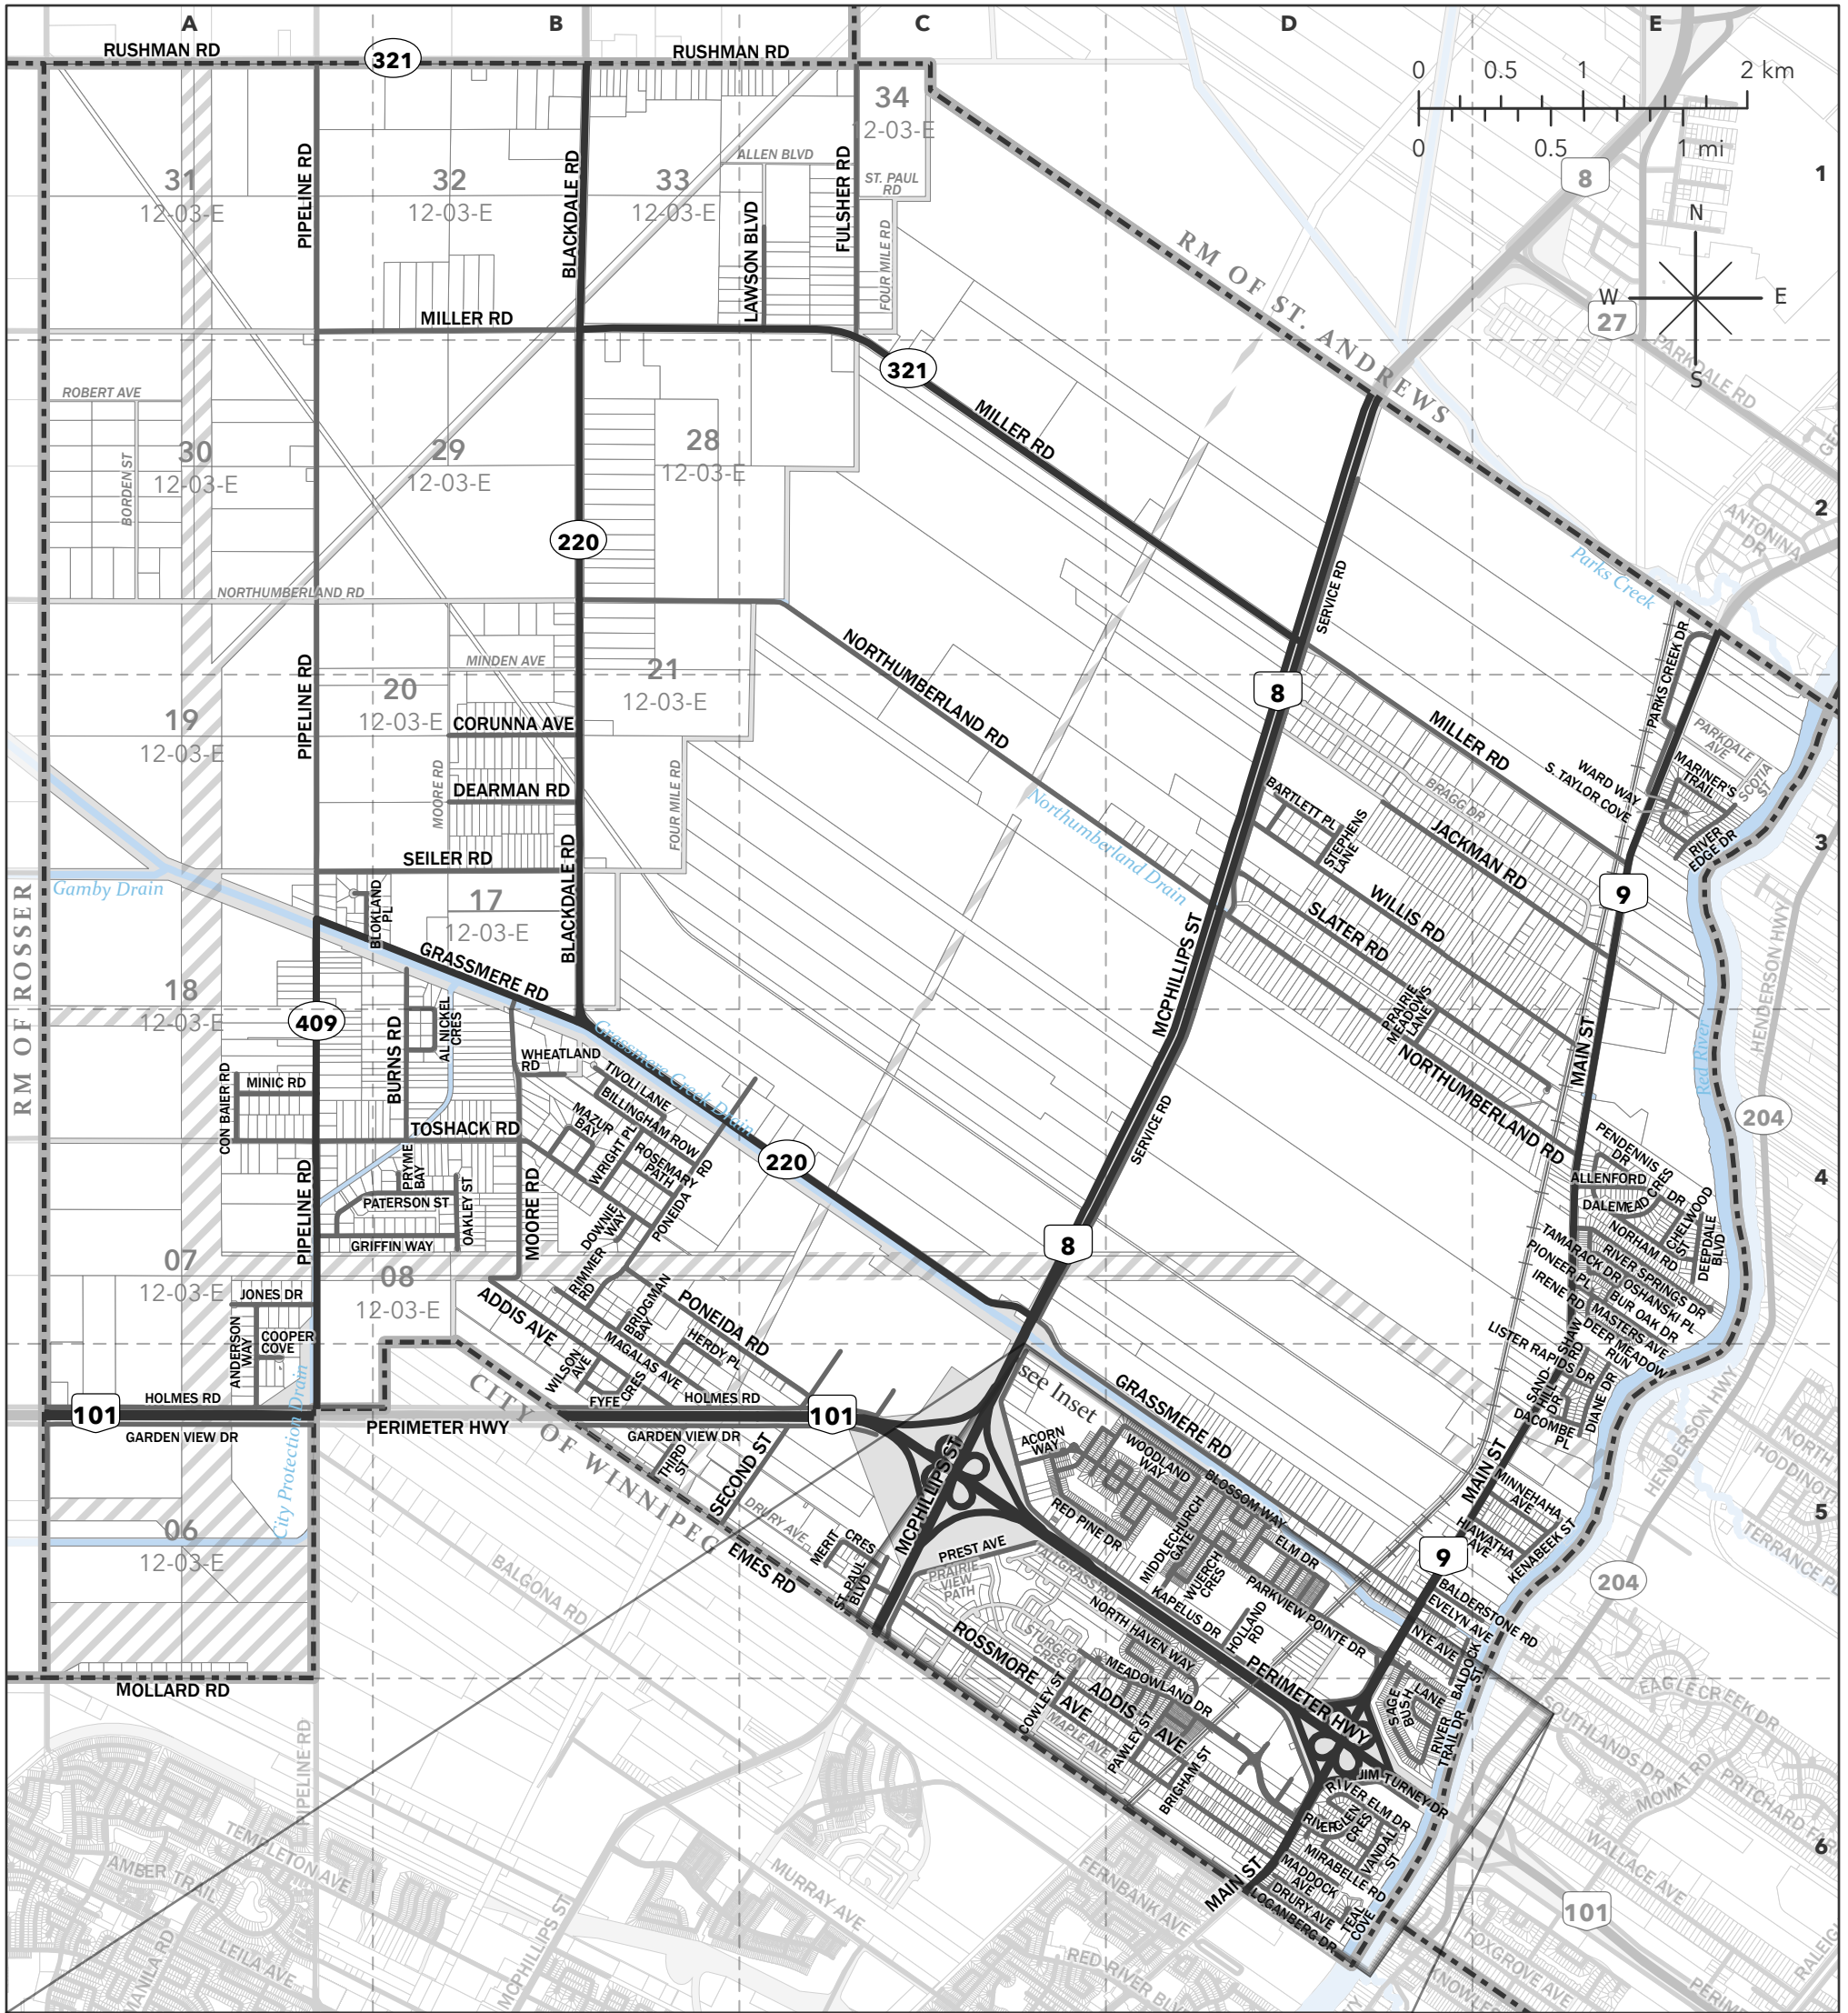

R.M. of West St. Paul Street Map

December 9, 2024

Legend

- Municipal Boundary
- Property Parcel
- Hydro Right-of-Way
- Drain
- Railway
- Provincial Highway
- Municipal Road
- Existing Road
- Undeveloped Road